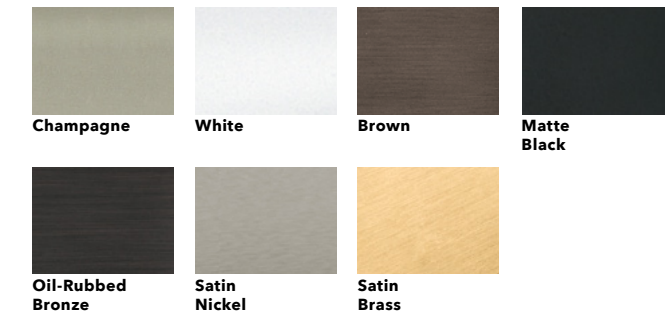

## COLORS & FINISHES

Custom colors are also available.

\* EnduraClad Plus protective finish is not available with all colors. See your local Pella sales representative for availability.

### Classic Collection

Get a timeless look with authentic styles in classic finishes.

Finishes:

### Essential Collection

Select from popular designs and finishes to suit every style.

Finishes: