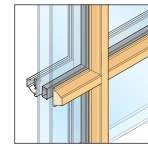

Aluminum Grilles-Between-the-Glass²
3/4"

Ogee Integral Light Technology¹
7/8", 1-1/4" or 2"

Grilles-Between-the-Glass Interior Colors:²